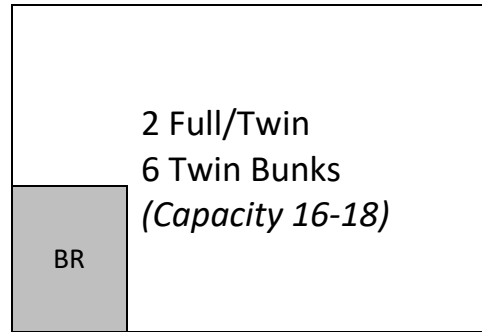

Chadwick

Chadwick is a large, modern, heated cabin with a bathroom with a shower. Space heaters can be provided upon request. This cabin does **not** have a reliable WiFi connection.

- *Building Capacity: 14*